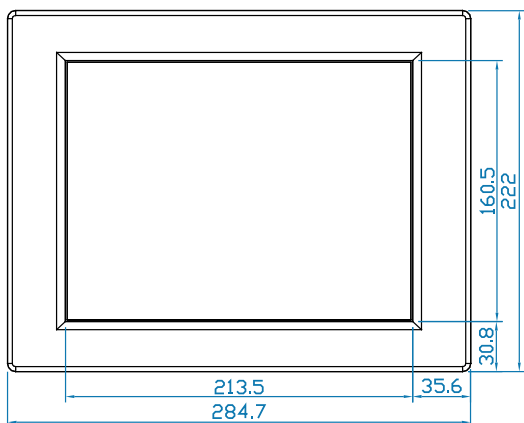

6mm aluminum front bezel with optional

NEMA 4 / IP65 front protection

Standard I/O

BNC-SPK upgrade I/O

Specifications

• **LCD Panel**

Manufacturer :	AUO
Size (diagonal) :	10.4" TFT
Max resolution :	800 x 600
Brightness (cd/m2) :	230
Backlight :	LED
Colors :	262 K
Contrast ratio (typ) :	500 : 1
Viewing angle (H/V) :	160° x 130°
Active area (mm) :	211 x 158
MTBF (hrs) :	30,000
Signal input :	VGA

• **Weight**

Net / Gross : 2.5 kgs (5.5 lbs)

• **Mounting :**

Panel mount / VESA mount

• **Environmental**

Operating :	0 to 50°C Degree
Storage :	-5 to 60°C Degree
Relative humidity :	5~90%, non-condensing
Shock :	10G acceleration (11 ms duration)
Vibration :	5~500Hz 1G RMS random vibration

• **Dimensions**

Product : 285 x 63 x 222 mm / 11.2 x 2.5 x 8.7 inch

Diagrams (mm)

Front View

Side View

Rear View