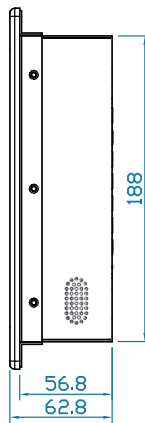

Display Benefits

- ▶ 10.4" LCD with resolution 800 x 600
- ▶ Green LED-backlit panel technology
- ▶ Rugged construction against external impact
- ▶ Protective 3mm glass

Options

- S-Video + BNC & Audio
- 48V, 24V or 12VDC power
- 10.4" Touchscreen : Capacitive, Resistive
- TV - Analog

6mm aluminum front bezel with optional

NEMA 4 / IP65 front protection

Standard I/O

BNC-SPK upgrade I/O

Specifications

• **LCD Panel**

Manufacturer :	AUO
Size (diagonal) :	10.4" TFT
Max resolution :	800 x 600
Brightness (cd/m2) :	230
Backlight :	LED
Colors :	262 K
Contrast ratio (typ) :	500 : 1
Viewing angle (H/V) :	160° x 130°
Active area (mm) :	211 x 158
MTBF (hrs) :	30,000
Signal input :	VGA

• **Weight**

Net / Gross : 2.5 kgs (5.5 lbs)

• **Mounting :**

Panel mount / VESA mount

• **Environmental**

Operating :	0 to 50°C Degree
Storage :	-5 to 60°C Degree
Relative humidity :	5~90%, non-condensing
Shock :	10G acceleration (11 ms duration)
Vibration :	5~500Hz 1G RMS random vibration

• **Dimensions**

Product : 285 x 63 x 222 mm / 11.2 x 2.5 x 8.7 inch

Diagrams (mm)

Front View

Side View

Rear View